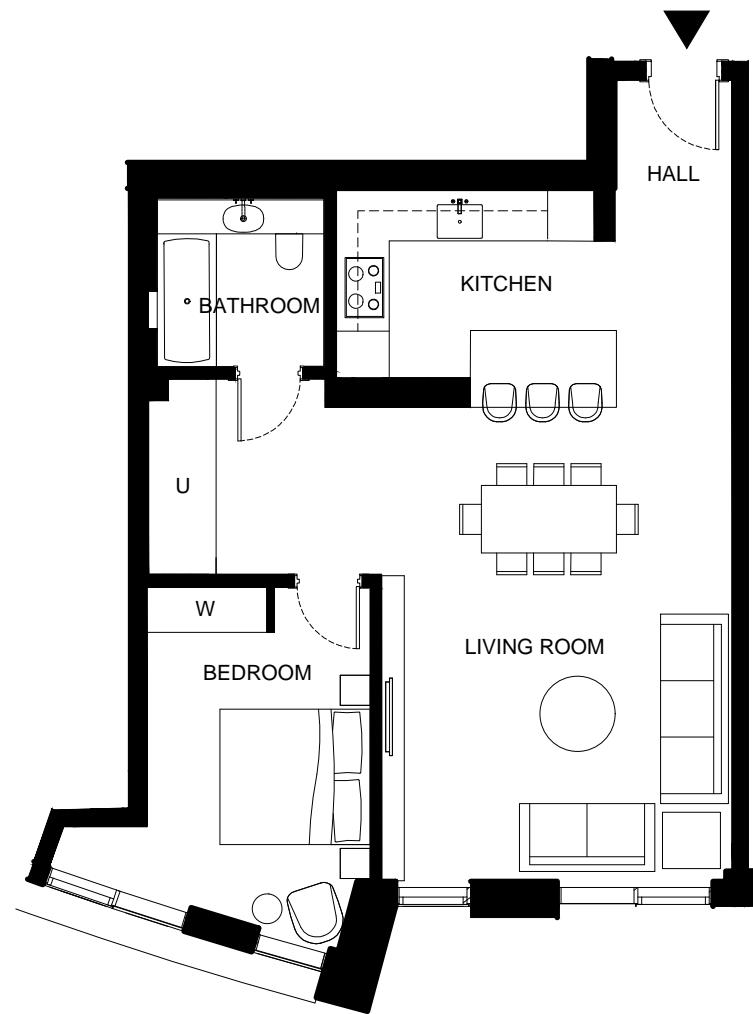

1 BEDROOM APARTMENT

APARTMENT 36 LEVEL 1
 APARTMENT 43 LEVEL 2
 APARTMENT 50 LEVEL 3

Total Gross Internal Area = 827 sq.ft./ 77m²

Bedroom = 16' x 9'-9" / 4.9m x 3.0 m

Living/Kitchen = 30'-6" x 17'-3"m / 9.3 x 5.3m

KEY:
 C Cupboard
 U Utility Cupboard
 W Fitted Wardrobe
 WW Walk in Wardrobe

THESE DRAWINGS ARE FOR MARKETING PURPOSES ONLY.
 FINAL LOCATION AND SET-OUTS TO BE CONFIRMED
 DURING CONSTRUCTION PHASE.

FOR INFORMATION ONLY
 NOT FOR CONSTRUCTION

Notes:
 Measurements are the maximum room dimensions .
 Floor layouts are subject to change at any time.
 These drawings are for marketing purposes only