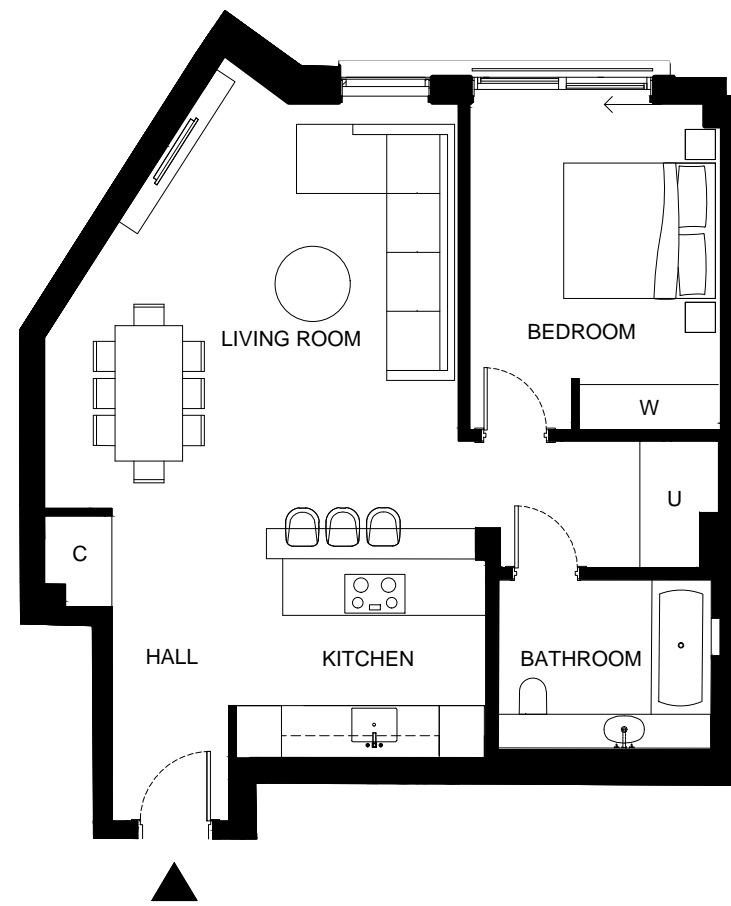

1 BEDROOM APARTMENT

APARTMENT 33	LEVEL 1
APARTMENT 40	LEVEL 2
APARTMENT 47	LEVEL 3
APARTMENT 54	LEVEL 4
APARTMENT 60	LEVEL 5

Total Gross Internal Area = 811 sq.ft. / 75m²

Bedroom = 14'-10" x 10'-11" / 4.5 x 3.3m

Living/Kitchen = 30'-8" x 19'-3" / 9.3 x 5.9m

KEY:

C	Cupboard
U	Utility Cupboard
W	Fitted Wardrobe
WW	Walk in Wardrobe

THESE DRAWINGS ARE FOR MARKETING PURPOSES ONLY.
FINAL LOCATION AND SET-OUTS TO BE CONFIRMED
DURING CONSTRUCTION PHASE.

FOR INFORMATION ONLY
NOT FOR CONSTRUCTION

Notes:
Measurements are the maximum room dimensions .
Floor layouts are subject to change at any time.
These drawings are for marketing purposes only